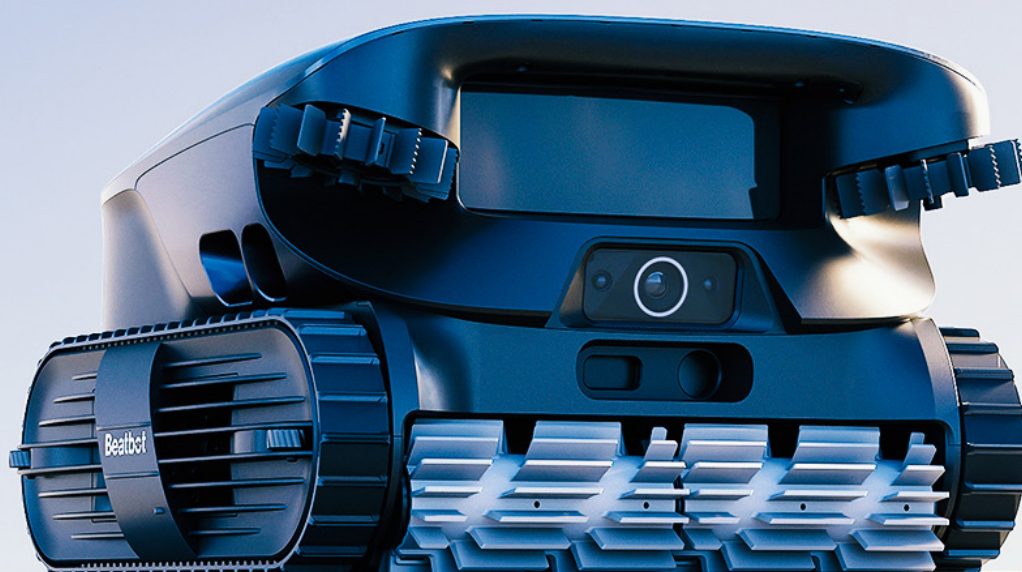

BEATBOT AQUASENSE 2 ULTRA

Beatbot

The world's first AI-powered 5-in-1 robotic pool cleaner

REF	TYPE
07125003	beatbot AquaSense 2 ultra

RECOMMENDED POOL SIZE (BOTTOM)

360 m²

CLEANING COVERAGE

Surface, floor, walls & waterline

6 CLEANING MODES

Floor, Standard, Pro, ECO, Area & MultiZone

DOUBLE FILTER

150 µm, 4,0 L (outer) / 250 µm, 3,7 L (inner)

CONNECTIVITY

Wifi + Bluetooth

BATTERY LIFE

- Up to 10 h surface cleaning
- Up to 5 h floor cleaning
- Up to 5 h wall + waterline cleaning
- Battery capacity: 13,400 mAh